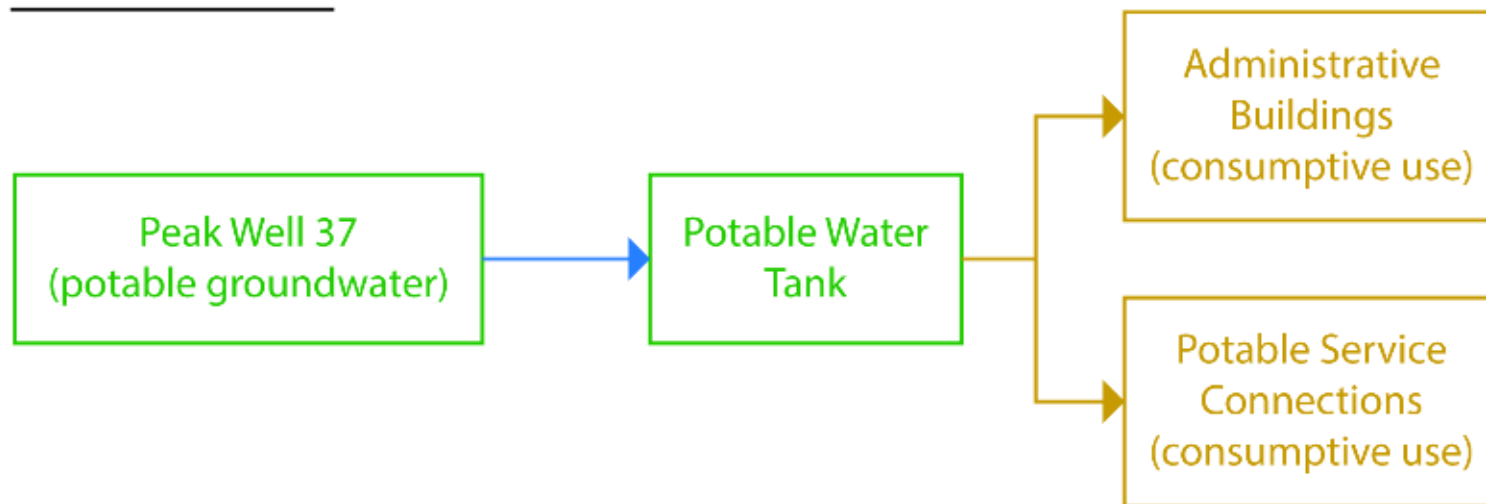

Service Water

Potable Water

LEGEND

- Wholly on NFS Land
- Partially on NFS Land
- Wholly on Private PVMC Property
- ← Pipeline & Direction of Flow

PINTO VALLEY MINING CORP.
Pinto Valley Mine
Plan of Operations

SCHEMATIC OF PINTO VALLEY MINE
SERVICE AND POTABLE WATER SYSTEMS
Figure 3-10