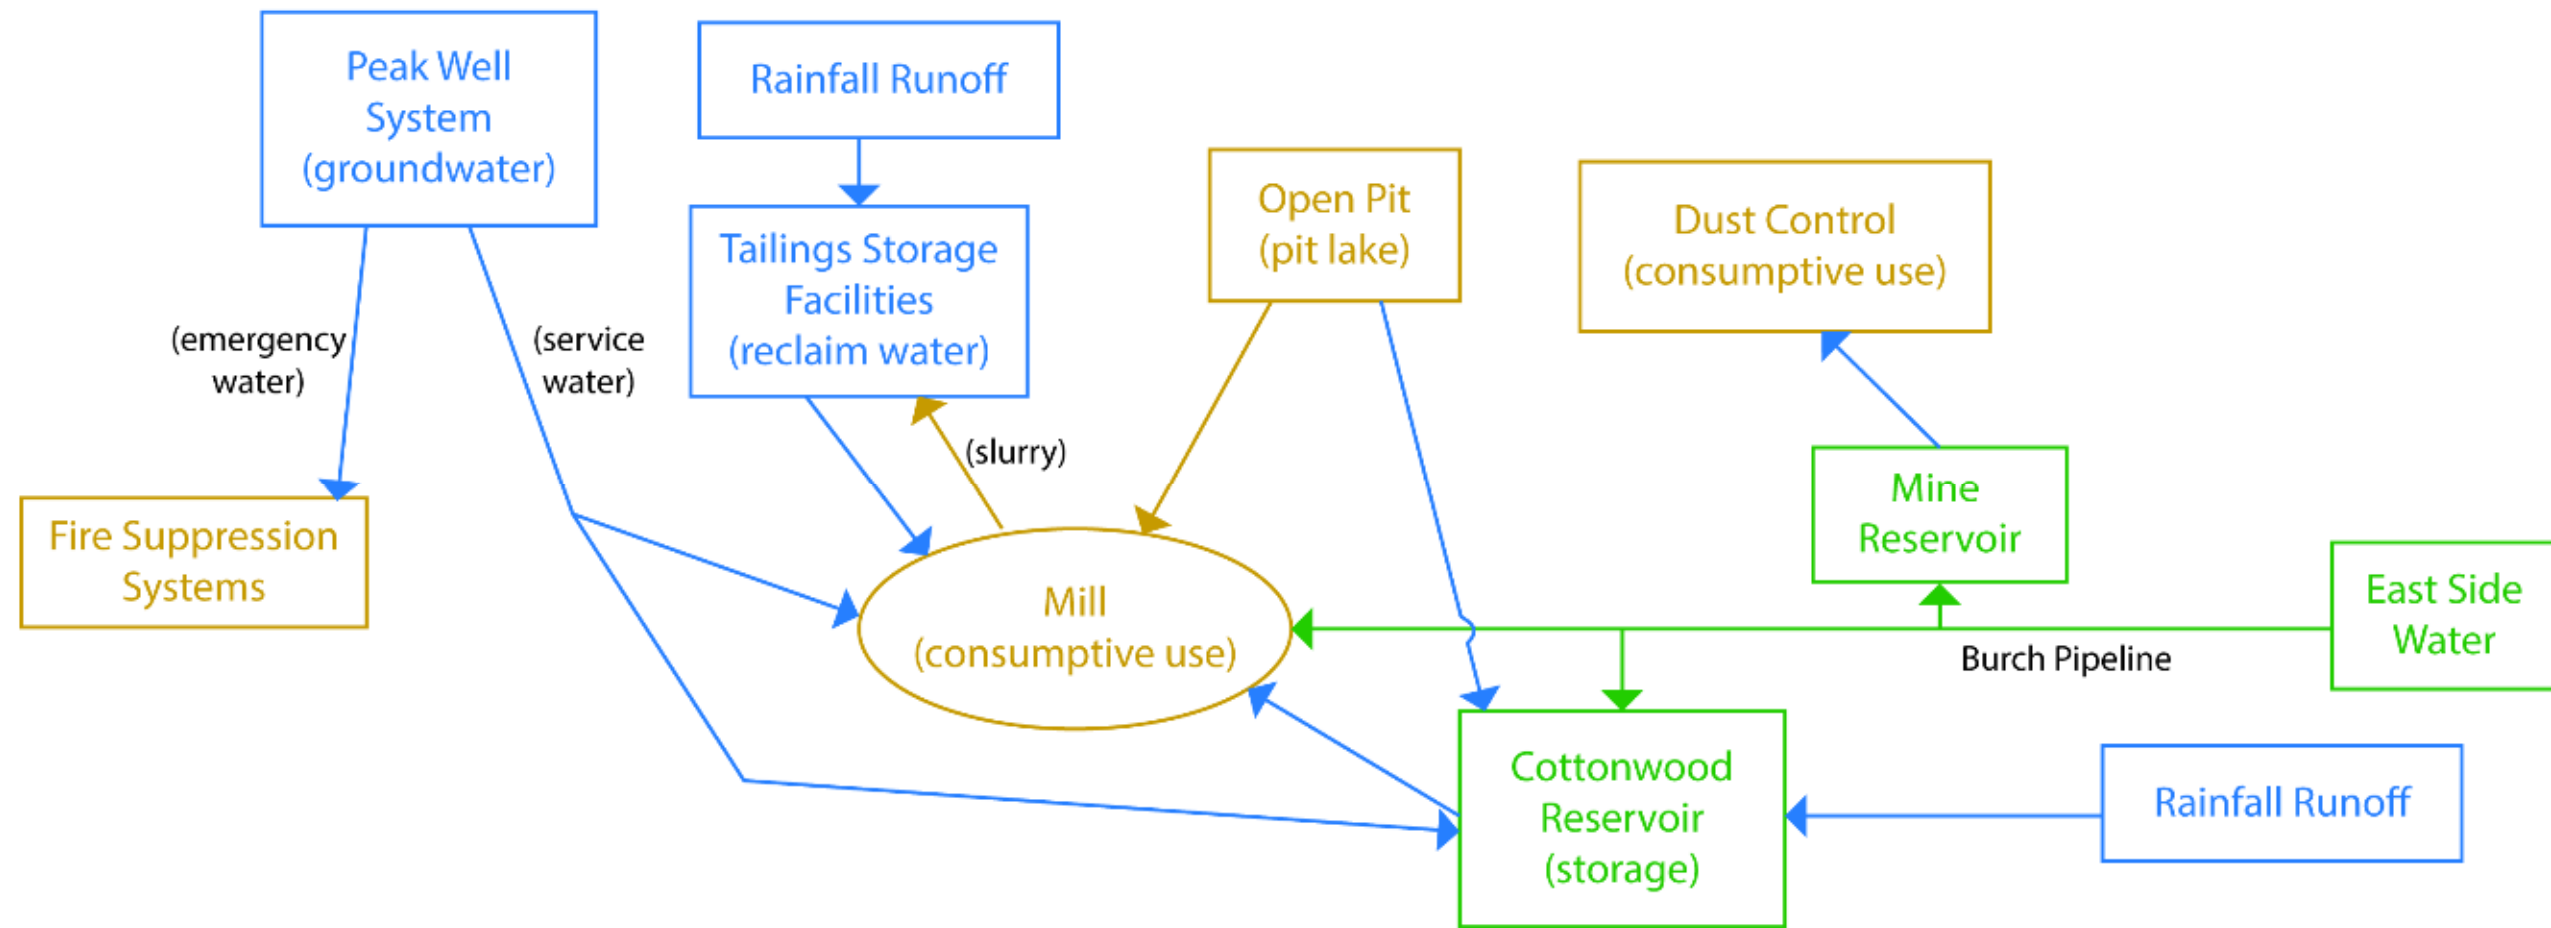

Service Water

Potable Water

LEGEND

- Wholly on NFS Land
- Partially on NFS Land
- Wholly on Private PVMC Property
- ← Pipeline & Direction of Flow

PINTO VALLEY MINING CORP.
Pinto Valley Mine
Plan of Operations

SCHEMATIC OF PINTO VALLEY MINE
SERVICE AND POTABLE WATER SYSTEMS
Figure 3-10